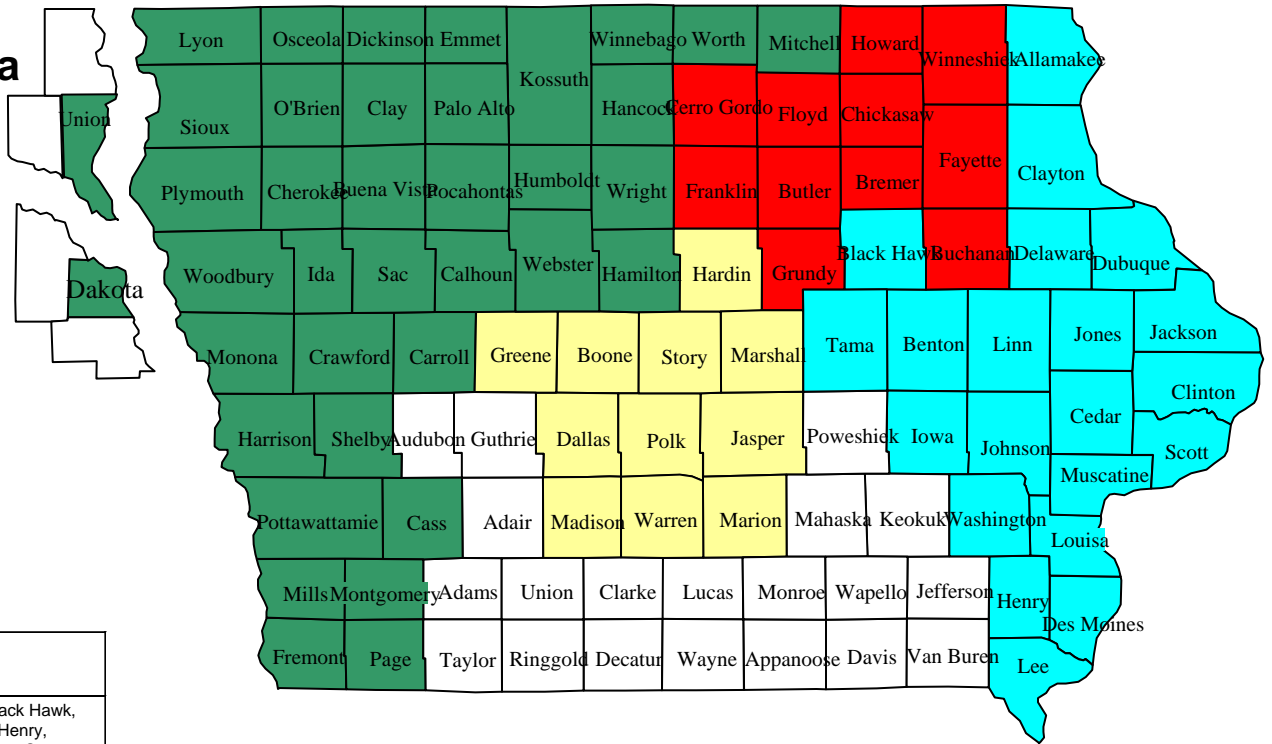

South Dakota

Nebraska

Iowa

| | |
|--|---|
| | <p>Current Campaigns <i>4 Campaigns</i></p> |
|  | <p>#0259 Illowa Bi-State CFC (Allamakee, Benton, Black Hawk, Cedar, Clayton, Clinton, Delaware, Des Moines, Dubuque, Henry, Iowa, Jackson, Johnson, Jones, Lee, Linn, Louisa, Muscatine, Scott, Tama, and Washington Counties in Iowa; Boone, Carroll, Hancock, Henderson, Henry, Jo Daviess, Knox, Lee, McDonough, Mercer, Ogle, Rock Island, Stephenson, Warren, Whiteside, and Winnebago Counties in Illinois)</p> |
|  | <p># 0303 Central Iowa CFC (Boone, Greene, Dallas, Hardin, Jasper, Madison, Marion, Marshall, Polk, Story, and Warren Counties)</p> |
|  | <p># 0310 Heart of the Midlands CFC (Buena Vista, Calhoun, Carroll, Cass, Cherokee, Clay, Crawford, Dickinson, Emmet, Fremont, Hamilton, Sac, Hancock, Harrison, Humboldt, Ida, Kossuth, Lyon, Mills, Mitchell, Monona, Montgomery, O'Brien, Osceola, Page, Palo Alto, Plymouth, Pocahontas, Pottawattamie, Shelby, Sioux, Webster, Worth, Woodbury, and Wright Counties IA. Also, see Nebraska and South Dakota maps)</p> |
|  | <p># 0481 Northern Lights CFC (Butler, Bremer, Buchanan, Cerro Gordo, Chickasaw, Fayette, Floyd, Franklin, Grundy, Howard and Winneshiek Counties. Also, see Minnesota, North Dakota, South Dakota and Wisconsin maps.)</p> |
|  | <p>No Campaign</p> |