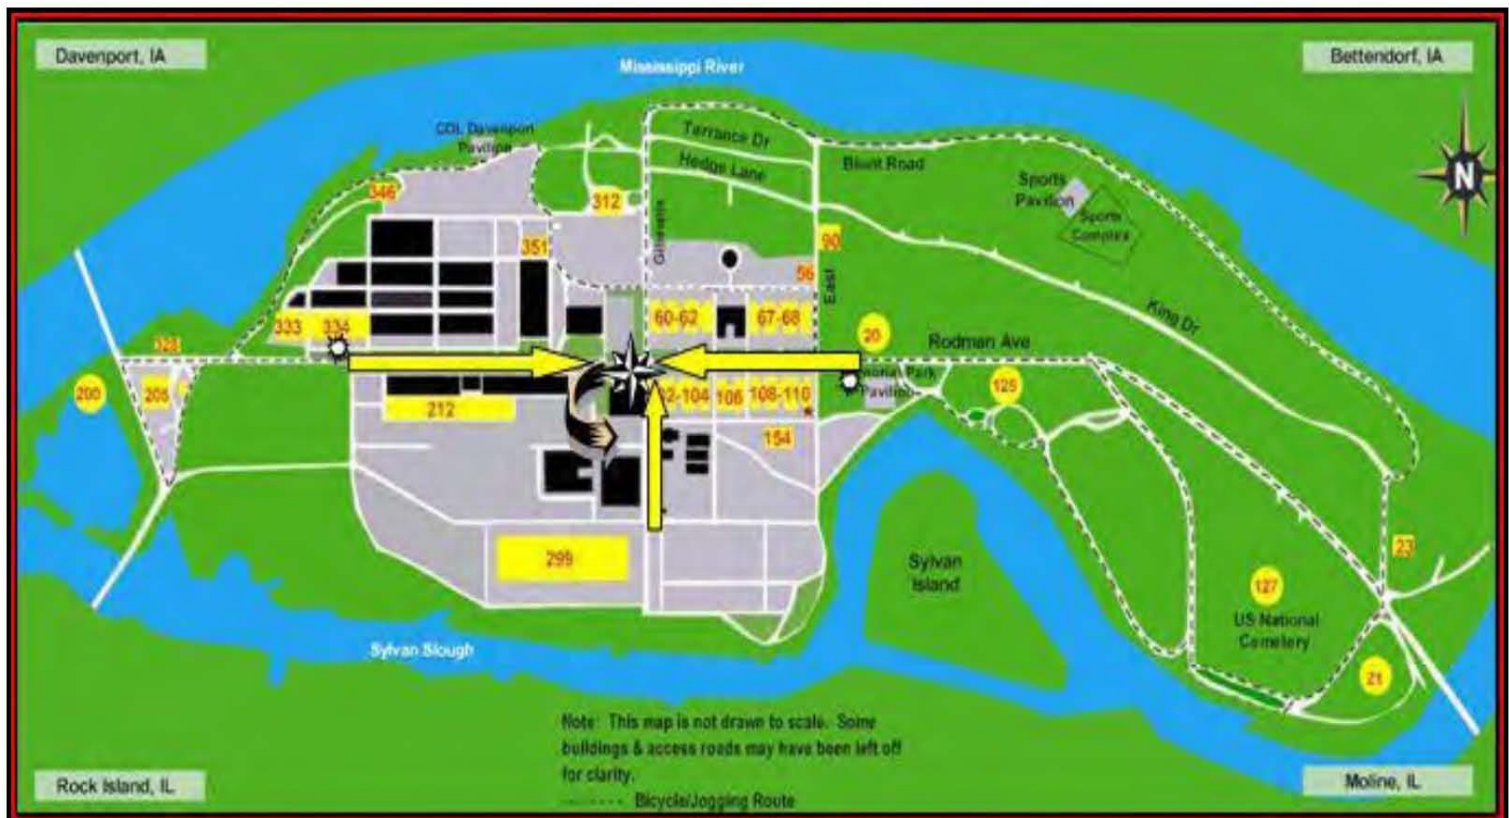

“Walk This Way”

2011 Illowa Bi-State Combined Federal Campaign #0259

CFC 50th Anniversary Kickoff Event **Oct. 5** at 10:30 a.m.

Event

The CFC Kickoff "Walk This Way" will begin with groups gathering at Memorial Park, the east end of the Post Exchange parking lot, and across the street from the northeast corner of Bldg. 299. Walkers will begin at 10:30 a.m. and will be joined by other walkers from the buildings as they pass. The walk will proceed to the Fire Station's north side where the “Walk This Way” campaign will officially kickoff with speeches with Maj. Gen. Fontaine as the featured speaker. More than 35 charities will be present to share information for you to support.

Lunch

For \$4.00, Sheridan's will be offering a "Walking Taco" (Tacos-in-a-bag) with the proceeds going to CFC. Refreshments will also be available. Sheridan's also offers a cafeteria/grill that is located in Bldg. 60, northeast of the Fire Station.